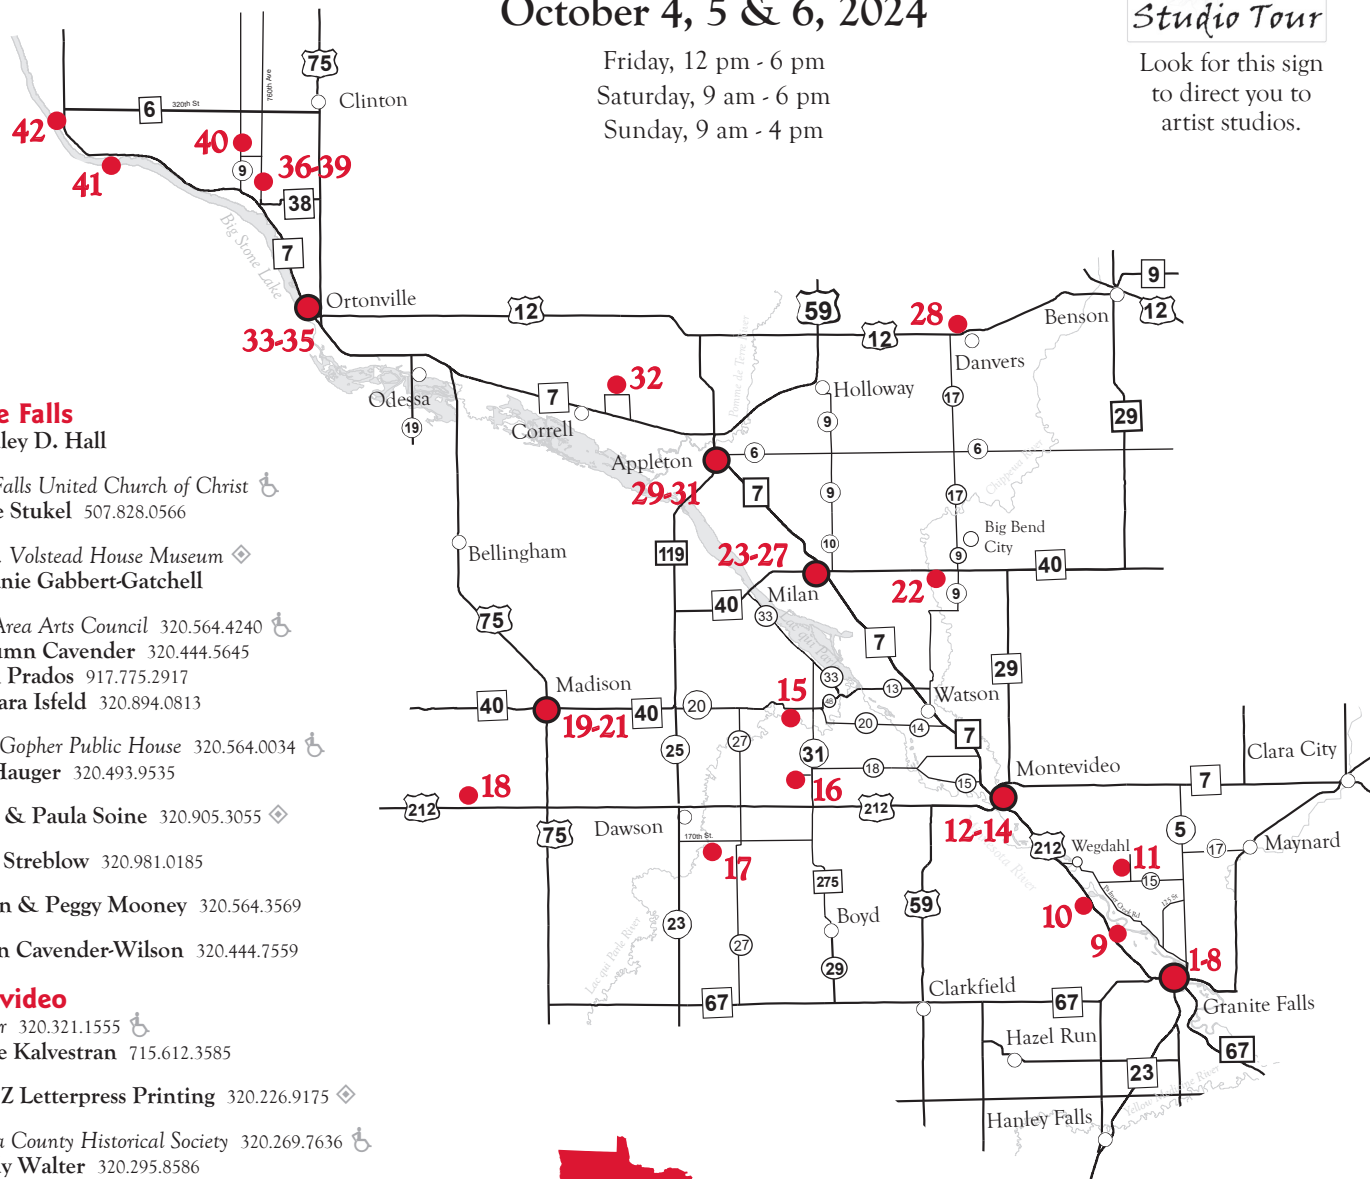

Meander

October 4, 5 & 6, 2024

Friday, 12 pm - 6 pm
 Saturday, 9 am - 6 pm
 Sunday, 9 am - 4 pm

Look for this sign to direct you to artist studios.

Granite Falls

- Bradley D. Hall

Granite Falls United Church of Christ