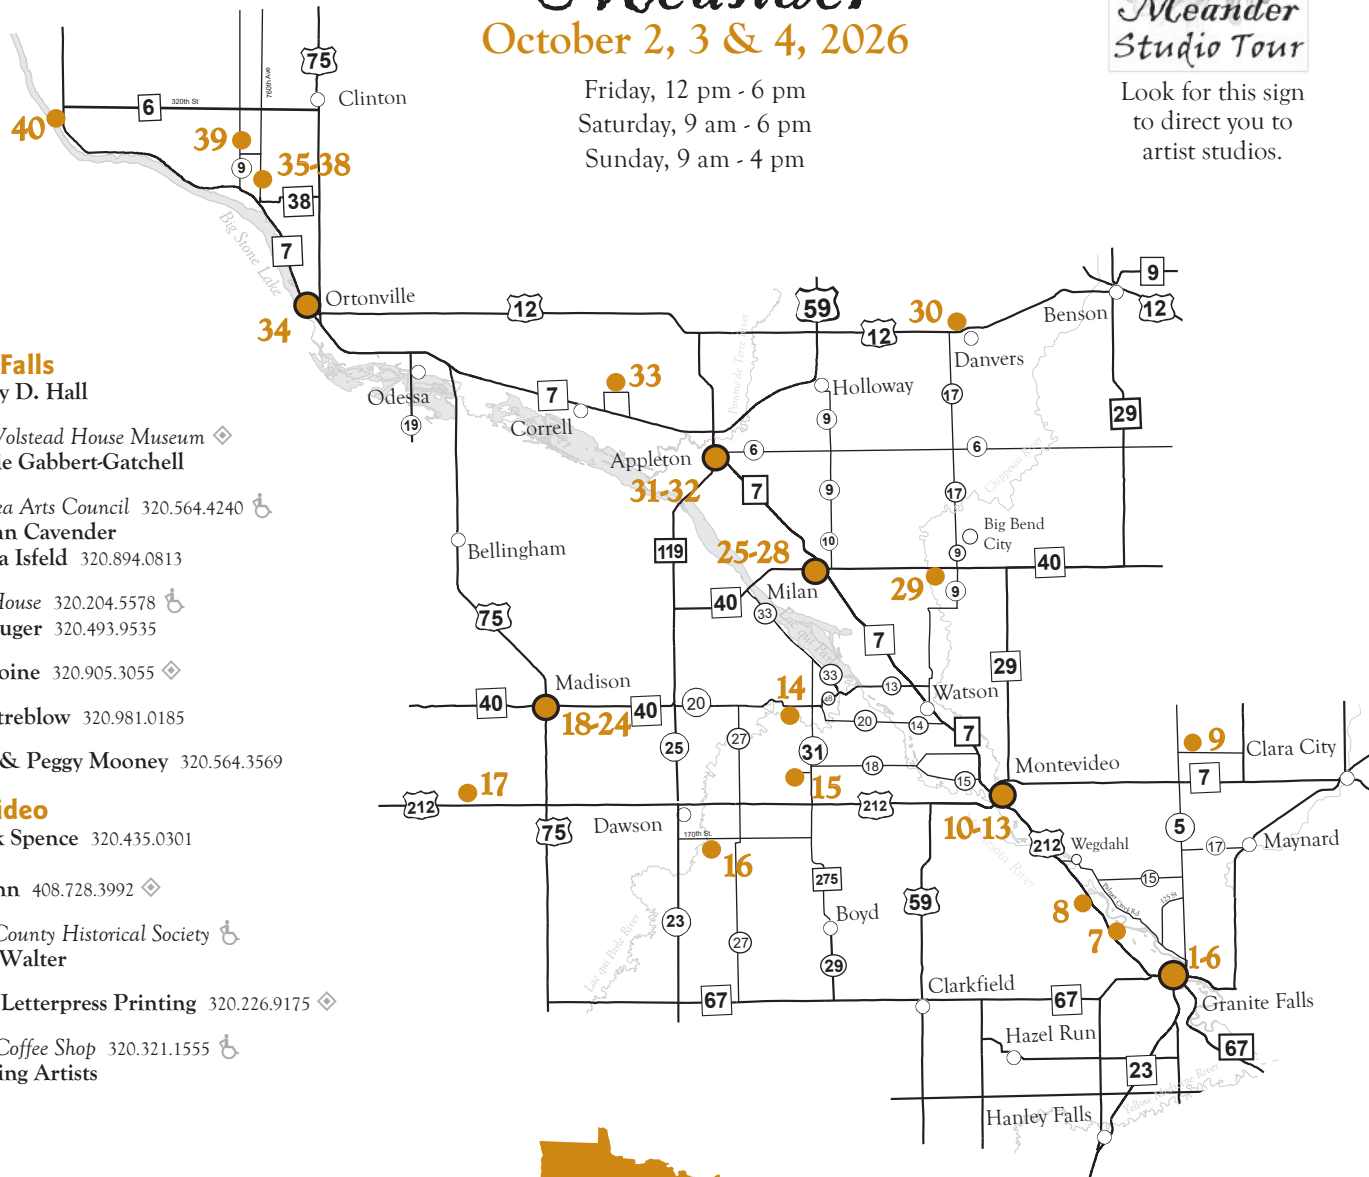

# Meander

## October 2, 3 & 4, 2026

Friday, 12 pm - 6 pm  
 Saturday, 9 am - 6 pm  
 Sunday, 9 am - 4 pm

Look for this sign to direct you to artist studios.

Scan for Google Map